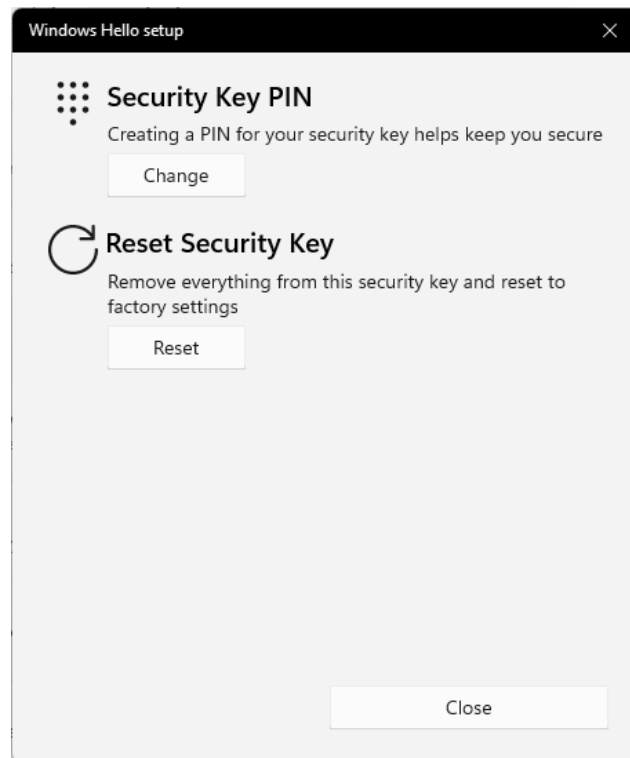

Note: The process in Windows 10 follows the same steps as in Windows 11

To access PIN settings for the FIDO2 key in Windows 11, open Settings, and navigate to Accounts and under Sign-in options choose option Security key.

1. Adding a PIN for FIDO2 Key

Press Manage, and the process for adding or changing the PIN of the FIDO2 key is started. The first step is inserting your FIDO2 key into the USB port and then touching the button of your FIDO2 key, as instructed by the tool. If you have not set a PIN for your FIDO2, the options are as follows:

To set a PIN, press Add, and following screen is shown:

After the PIN of your choice is set, press OK and the FIDO2 key is now secured by your personal PIN code.

2. Changing the PIN for FIDO2 key

The process of changing the PIN of a FIDO2 key that already has a PIN follows similar steps:

Navigate to **Settings** → **Accounts** → **Sign-in options** → **Security key** → **Manage**

The following screen is shown:

Insert your current PIN and below it the new PIN two times.

After pressing OK the FIDO2 key has a new PIN set.