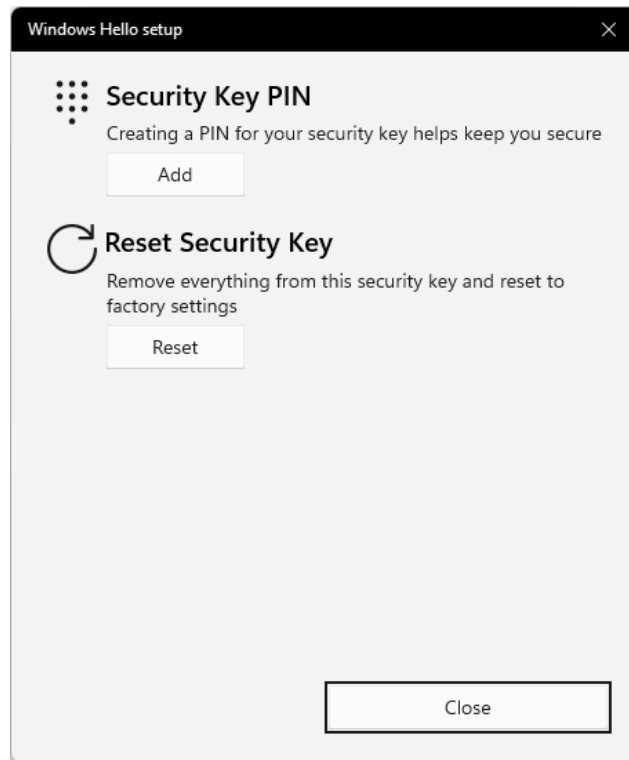

SpearID
FIDO2.fi

SpearID FIDO2 Hardware Security Key management for Windows 10/11

Version 1.1

06/2023

Table of contents

1	Adding a PIN for FIDO2 Key	3
2	Changing a PIN for the FIDO2 Key	5
3	Resetting the FIDO2 Key	6
4.	Contact Information	7

Note: The process in Windows 10 follows the same steps as in Windows 11

To access PIN settings for the FIDO2 key in Windows 11, open Settings, and navigate to Accounts and under Sign-in options choose option Security key.

1. Adding a PIN for FIDO2 Key

Press Manage, and the process for adding or changing the PIN of the FIDO2 key is started. The first step is inserting your FIDO2 key into the USB port and then touching the button of your FIDO2 key, as instructed by the tool. If you have not set a PIN for your FIDO2, the options are as follows: