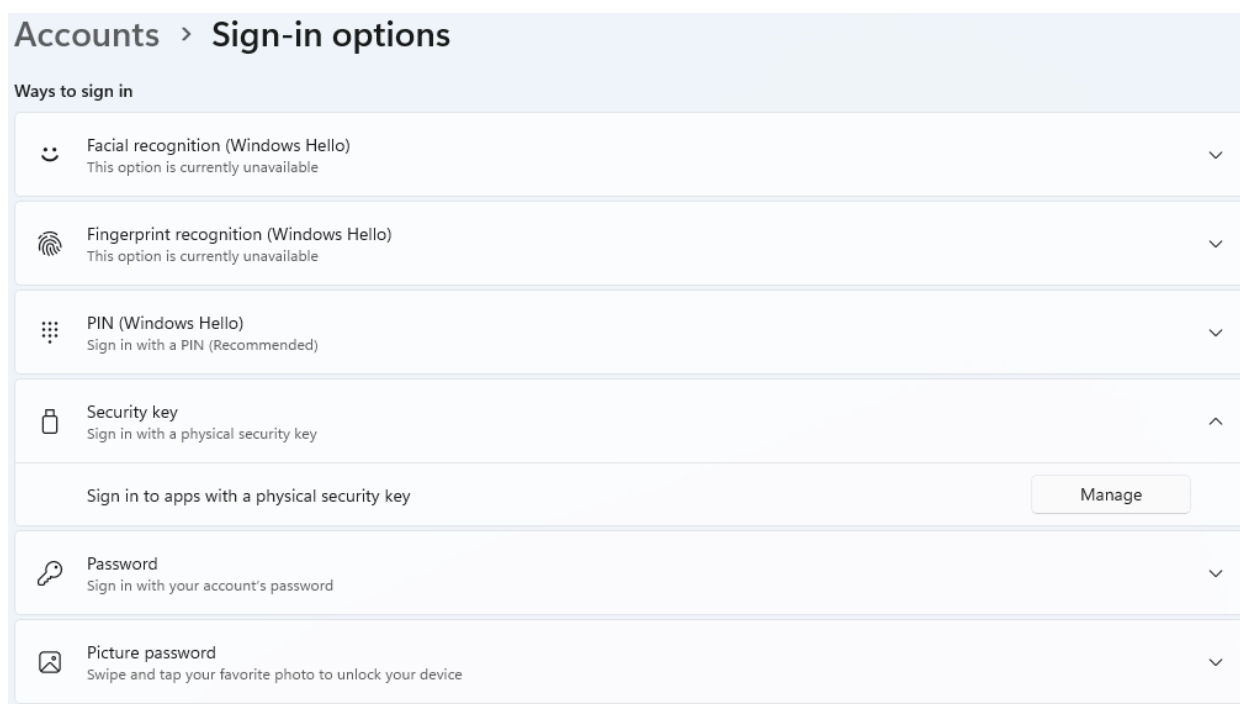

SpearID
FIDO2.fi

SpearID FIDO2 Hardware Security Key management for Windows 10/11

Version 1.1

06/2023

Table of contents

1	Adding a PIN for FIDO2 Key	3
2	Changing a PIN for the FIDO2 Key	5
3	Resetting the FIDO2 Key	6
4.	Contact Information	7

Note: The process in Windows 10 follows the same steps as in Windows 11

To access PIN settings for the FIDO2 key in Windows 11, open Settings, and navigate to Accounts and under Sign-in options choose option Security key.

1. Adding a PIN for FIDO2 Key

Press Manage, and the process for adding or changing the PIN of the FIDO2 key is started. The first step is inserting your FIDO2 key into the USB port and then touching the button of your FIDO2 key, as instructed by the tool. If you have not set a PIN for your FIDO2, the options are as follows: