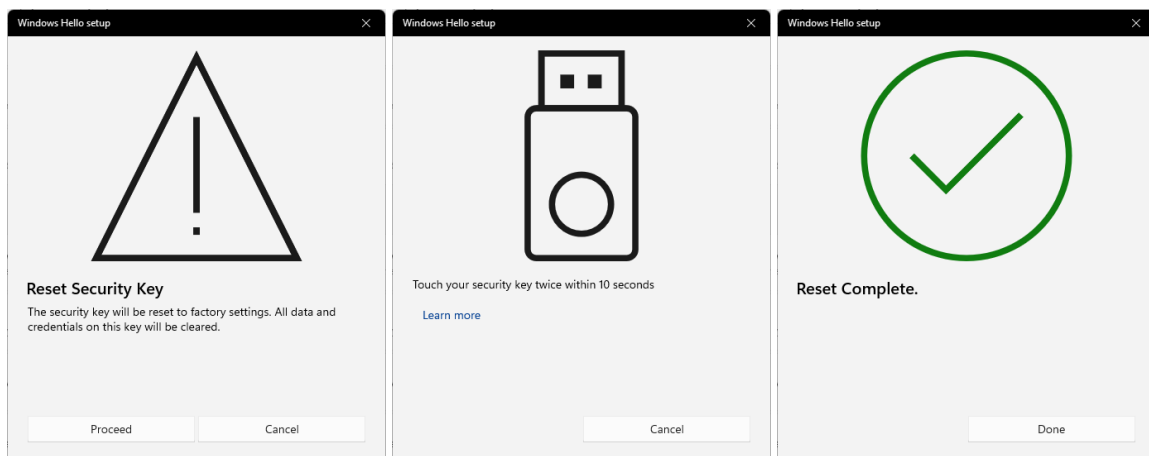

3. Resetting the FIDO2 key

Note! Process removes all data and credentials on the FIDO2 key. Only use the tool if you are sure you want to reset the FIDO2 key to factory settings.

It is possible to reset your FIDO2 key using the Windows Hello setup tool: