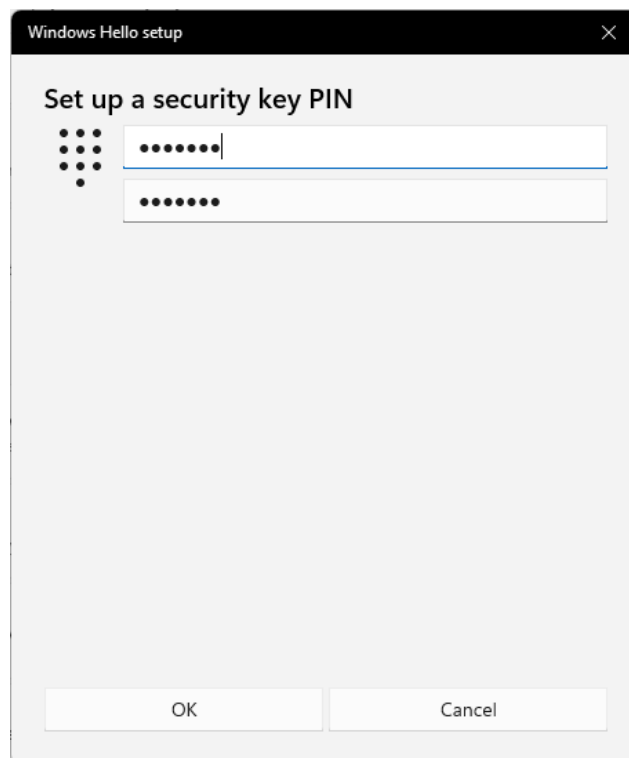

After the PIN of your choice is set, press OK and the FIDO2 key is now secured by your personal PIN code.