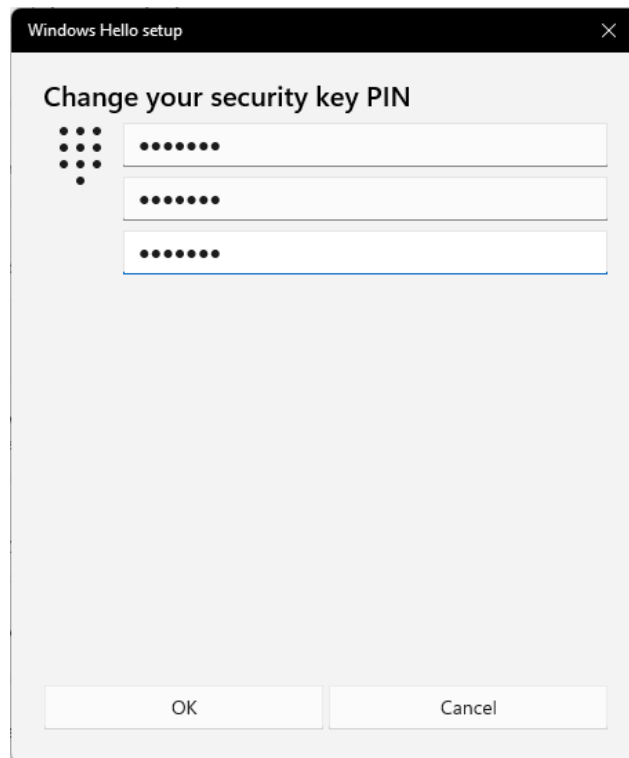

Note: The process in Windows 10 follows the same steps as in Windows 11

To access PIN settings for the FIDO2 key in Windows 11, open Settings, and navigate to Accounts and under Sign-in options choose option Security key.

1. Adding a PIN for FIDO2 Key

Press Manage, and the process for adding or changing the PIN of the FIDO2 key is started. The first step is inserting your FIDO2 key into the USB port and then touching the button of your FIDO2 key, as instructed by the tool. If you have not set a PIN for your FIDO2, the options are as follows:

To set a PIN, press Add, and following screen is shown:

After the PIN of your choice is set, press OK and the FIDO2 key is now secured by your personal PIN code.

2. Changing the PIN for FIDO2 key

The process of changing the PIN of a FIDO2 key that already has a PIN follows similar steps:

Navigate to **Settings** → **Accounts** → **Sign-in options** → **Security key** → **Manage**

The following screen is shown:

Insert your current PIN and below it the new PIN two times.

After pressing OK the FIDO2 key has a new PIN set.